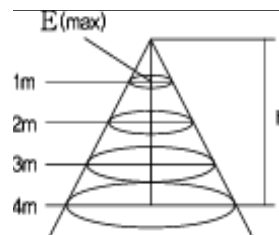

• side edge

② RunaLux : HS-HE630 (side edge)

H(M)	D(x)
1	560
2	140
3	62
4	35

▶ FUNDAMENTAL

Rated Input Voltage (입력전압)	AC100~240V, 50/60Hz
LED PowerConsumption (소비전력)	34W
Luminous Flux(광속)	1,870lm
CCT (색온도)	6000K(CW) , 3500K(WW)
CRI (연색성)	min 85
Beam Angle (빔각도)	120°
Operating Temperature (동작 온도)	-20℃~85℃
Out Dimension (W x H x T)	600mm x 300mm x 13mm
Weight (무게)	2.8 kg
Control method	IR Remote controller (※DALI Dimming)
IP	30