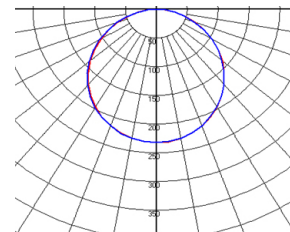

• side edge

② RunaLux : HS-HE630 (side edge)

H(M)	D(x)
1	560
2	140
3	62
4	35

▶ FUNDAMENTAL

Rated Input Voltage (입력전압)	AC100~240V, 50/60Hz
LED PowerConsumption (소비전력)	34W
Luminous Flux(광속)	1,870lm
CCT (색온도)	6000K(CW) , 3500K(WW)
CRI (연색성)	min 85
Beam Angle (빔각도)	120°
Operating Temperature (동작 온도)	-20℃~85℃
Out Dimension (W x H x T)	600mm x 300mm x 13mm
Weight (무게)	2.8 kg
Control method	IR Remote controller (※DALI Dimming)
IP	30