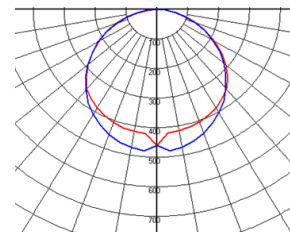

• side edge

① RunaLux : HS-HE660 (side edge)

▶ FUNDAMENTAL

Rated Input Voltage (입력전압)	AC100~240V, 50/60Hz
LED PowerConsumption (소비전력)	50W
Luminous Flux(광속)	2,750lm
CCT (색온도)	6000K(CW) , 3500K(WW)
CRI (연색성)	min 80/85/90
Beam Angle (빔각도)	120°
Operating Temperature (동작 온도)	-20°C~85°C
Out Dimmension (W x H x T)	600mm x 600mm x 13mm
Weight (무게)	5 kg
Control method	IR Remote controller (※DALI Dimming)
IP	30