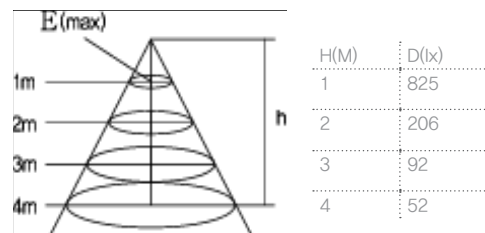

• side edge

① RunaLux : HS-HE660 (side edge)

▶ FUNDAMENTAL

Rated Input Voltage (입력전압)	AC100~240V, 50/60Hz
LED PowerConsumption (소비전력)	50W
Luminous Flux(광속)	2,750lm
CCT (색온도)	6000K(CW) , 3500K(WW)
CRI (연색성)	min 80/85/90
Beam Angle (빔각도)	120°
Operating Temperature (동작 온도)	-20°C~85°C
Out Dimmension (W x H x T)	600mm x 600mm x 13mm
Weight (무게)	5 kg
Control method	IR Remote controller (※DALI Dimming)
IP	30