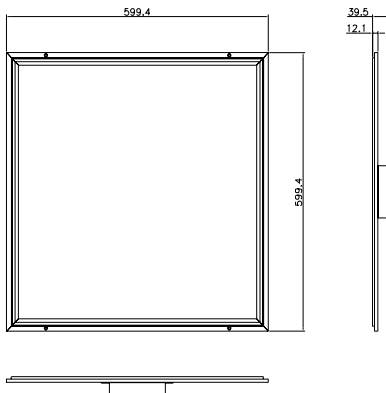

• side edge

① RunaLux : HS-HE660 (side edge)

▶ FUNDAMENTAL

Rated Input Voltage (입력전압)	AC100~240V, 50/60Hz
LED PowerConsumption (소비전력)	50W
Luminous Flux(광속)	2,750lm
CCT (색온도)	6000K(CW) , 3500K(WW)
CRI (연색성)	min 80/85/90
Beam Angle (빔각도)	120°
Operating Temperature (동작 온도)	-20°C~85°C
Out Dimmension (W x H x T)	600mm x 600mm x 13mm
Weight (무게)	5 kg
Control method	IR Remote controller (※DALI Dimming)
IP	30