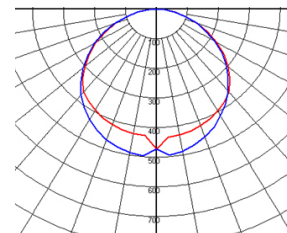

• side edge

② RunaLux : HS-HE1215 (side edge)

H(M)	D(x)
1	560
2	140
3	62
4	35

▶ FUNDAMENTAL

Rated Input Voltage (입력전압)	AC100~240V, 50/60Hz
LED PowerConsumption (소비전력)	34W
Luminous Flux(광속)	1,870lm
CCT (색온도)	6000K(CW) , 3500K(WW)
CRI (연색성)	min 80/85/90
Beam Angle (빔각도)	120°
Operating Temperature (동작 온도)	-20℃~85℃
Out Dimmension (W x H x T)	1200mm x 150mm x 13mm
Weight (무게)	3 kg
Control method	IR Remote controller (※DALI Dimming)
IP	30