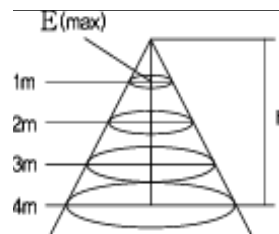

• side edge

② RunaLux : HS-HE1215 (side edge)

H(M)	D(x)
1	560
2	140
3	62
4	35

▶ FUNDAMENTAL

Rated Input Voltage (입력전압)	AC100~240V, 50/60Hz
LED PowerConsumption (소비전력)	34W
Luminous Flux(광속)	1,870lm
CCT (색온도)	6000K(CW) , 3500K(WW)
CRI (연색성)	min 80/85/90
Beam Angle (빔각도)	120°
Operating Temperature (동작 온도)	-20℃~85℃
Out Dimmension (W x H x T)	1200mm x 150mm x 13mm
Weight (무게)	3 kg
Control method	IR Remote controller (※DALI Dimming)
IP	30