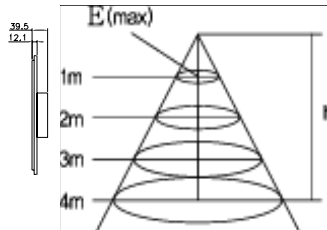

- side edge

② RunaLux : HS-HE1230 (side edge)

H(M)	D(x)
1	825
2	206
3	92
4	52

▶ FUNDAMENTAL

Rated Input Voltage (입력전압)	AC100~240V, 50/60Hz
LED PowerConsumption (소비전력)	50W
Luminous Flux(광속)	2,750lm
CCT (색온도)	6000K(CW) , 3500K(WW)
CRI (연색성)	min 80/85/90
Beam Angle (빔각도)	120°
Operating Temperature (동작 온도)	-20℃~85℃
Out Dimension (W x H x T)	1200mm x 300mm x 13mm
Weight (무게)	6 kg
Control method	IR Remote controller (※DALI Dimming)
IP	30