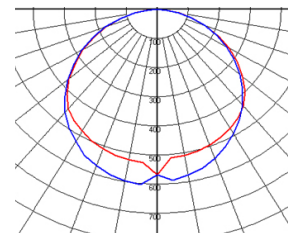

- side edge

② RunaLux : HS-HE1230 (side edge)

H(M)	D(x)
1	825
2	206
3	92
4	52

▶ FUNDAMENTAL

Rated Input Voltage (입력전압)	AC100~240V, 50/60Hz
LED PowerConsumption (소비전력)	50W
Luminous Flux(광속)	2,750lm
CCT (색온도)	6000K(CW) , 3500K(WW)
CRI (연색성)	min 80/85/90
Beam Angle (빔각도)	120°
Operating Temperature (동작 온도)	-20℃~85℃
Out Dimension (W x H x T)	1200mm x 300mm x 13mm
Weight (무게)	6 kg
Control method	IR Remote controller (※DALI Dimming)
IP	30