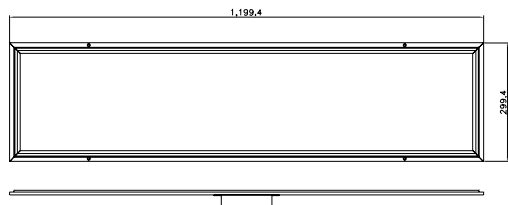

- side edge

② RunaLux : HS-HE1230 (side edge)

H(M)	D(x)
1	825
2	206
3	92
4	52

▶ FUNDAMENTAL

Rated Input Voltage (입력전압)	AC100~240V, 50/60Hz
LED PowerConsumption (소비전력)	50W
Luminous Flux(광속)	2,750lm
CCT (색온도)	6000K(CW) , 3500K(WW)
CRI (연색성)	min 80/85/90
Beam Angle (빔각도)	120°
Operating Temperature (동작 온도)	-20℃~85℃
Out Dimension (W x H x T)	1200mm x 300mm x 13mm
Weight (무게)	6 kg
Control method	IR Remote controller (※DALI Dimming)
IP	30