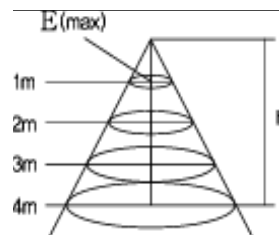

- side edge

Ⓐ RunaLux : HS-HE1260 (side edge)

H(M)	D(x)
1	1188
2	297
3	132
4	74

▶ FUNDAMENTAL

Rated Input Voltage (입력전압)	AC100~240V, 50/60Hz
LED PowerConsumption (소비전력)	72W
Luminous Flux(광속)	3,960lm
CCT (색온도)	6000K(CW) , 3500K(WW)
CRI (연색성)	min 85
Beam Angle (빔각도)	120°
Operating Temperature (동작 온도)	-20℃~85℃
Out Dimmension (W x H x T)	1200mm x 600mm x 13mm
Weight (무게)	9.5 kg
Control method	IR Remote controller (※DALI Dimming)
IP	30