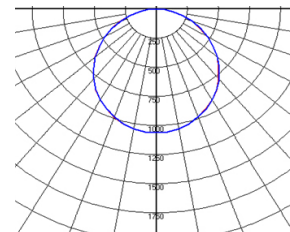

- side edge

Ⓐ RunaLux : HS-HE1260 (side edge)

H(M)	D(x)
1	1188
2	297
3	132
4	74

▶ FUNDAMENTAL

Rated Input Voltage (입력전압)	AC100~240V, 50/60Hz
LED PowerConsumption (소비전력)	72W
Luminous Flux(광속)	3,960lm
CCT (색온도)	6000K(CW) , 3500K(WW)
CRI (연색성)	min 85
Beam Angle (빔각도)	120°
Operating Temperature (동작 온도)	-20℃~85℃
Out Dimmension (W x H x T)	1200mm x 600mm x 13mm
Weight (무게)	9.5 kg
Control method	IR Remote controller (※DALI Dimming)
IP	30