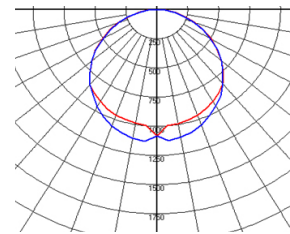

- side edge

Ⓐ RunaLux : HS-HE1530 (side edge)

H(M)	D(x)
1	1271
2	318
3	141
4	79

▶ FUNDAMENTAL

Rated Input Voltage (입력전압)	AC100~240V, 50/60Hz
LED PowerConsumption (소비전력)	77W
Luminous Flux(광속)	4,235lms
CCT (색온도)	6000K(CW) , 3500K(WW)
CRI (연색성)	min 80/85/90
Beam Angle (빔각도)	120°
Operating Temperature (동작 온도)	-20℃~85℃
Out Dimension (W x H x T)	1500mm x 300mm x 13mm
Weight (무게)	6.3 kg
Control method	IR Remote controller (※DALI Dimming)
IP	30