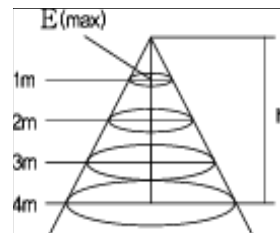

- side edge

Ⓐ RunaLux : HS-HE1530 (side edge)

H(M)	D(x)
1	1271
2	318
3	141
4	79

▶ FUNDAMENTAL

Rated Input Voltage (입력전압)	AC100~240V, 50/60Hz
LED PowerConsumption (소비전력)	77W
Luminous Flux(광속)	4,235lms
CCT (색온도)	6000K(CW) , 3500K(WW)
CRI (연색성)	min 80/85/90
Beam Angle (빔각도)	120°
Operating Temperature (동작 온도)	-20℃~85℃
Out Dimension (W x H x T)	1500mm x 300mm x 13mm
Weight (무게)	6.3 kg
Control method	IR Remote controller (※DALI Dimming)
IP	30