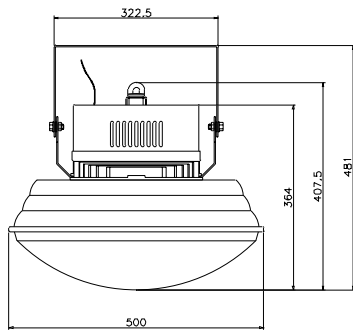

Ⓐ

Ⓐ RunaLux :

HSFL-D60 / C90

► FUNDAMENTAL HSFL-D60

Rated Input Voltage (입력전압)	AC110-220V
LED PowerConsumption (소비전력)	60W
Type(Lens)	clear
Luminous Flux(광속)	4800 lm
CCT (색온도)	6000K(CW) , 3500K(WW)
Size (mm)	∅ 500X481
CRI (연색성)	min 80/85/90
Weight (무게)	6 kg
Life Time (Hrs)	50,000

► FUNDAMENTAL HSFL-C90

Rated Input Voltage (입력전압)	AC110-220V
LED PowerConsumption (소비전력)	90W
Type(Lens)	clear
Luminous Flux(광속)	7200 lm
CCT (색온도)	6000K(CW) , 3500K(WW)
Size (mm)	∅ 500X481
CRI (연색성)	min 80/85/90
Weight (무게)	6 kg
Life Time (Hrs)	50,000