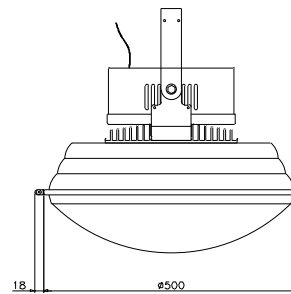

Ⓐ

Ⓐ RunaLux :

HSFL-D60 / C90

► FUNDAMENTAL HSFL-D60

Rated Input Voltage (입력전압)	AC110-220V
LED PowerConsumption (소비전력)	60W
Type(Lens)	clear
Luminous Flux(광속)	4800 lm
CCT (색온도)	6000K(CW) , 3500K(WW)
Size (mm)	∅ 500X481
CRI (연색성)	min 80/85/90
Weight (무게)	6 kg
Life Time (Hrs)	50,000

► FUNDAMENTAL HSFL-C90

Rated Input Voltage (입력전압)	AC110-220V
LED PowerConsumption (소비전력)	90W
Type(Lens)	clear
Luminous Flux(광속)	7200 lm
CCT (색온도)	6000K(CW) , 3500K(WW)
Size (mm)	∅ 500X481
CRI (연색성)	min 80/85/90
Weight (무게)	6 kg
Life Time (Hrs)	50,000